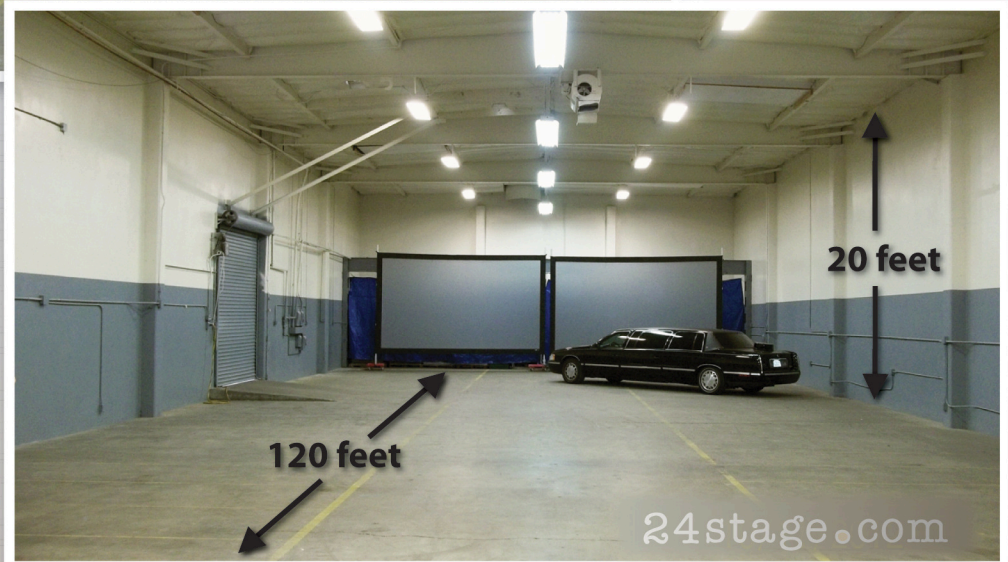

NEW!

24stage.com

STAGE RENTAL

Entrance View

View to Rear

FEATURES:

- 120 feet long
- 42 feet wide
- 20 feet high
- roll up door (13'10" H)
- lighting kit available
- 800 amps
- A/C available
- 2 bathrooms
- plenty of parking